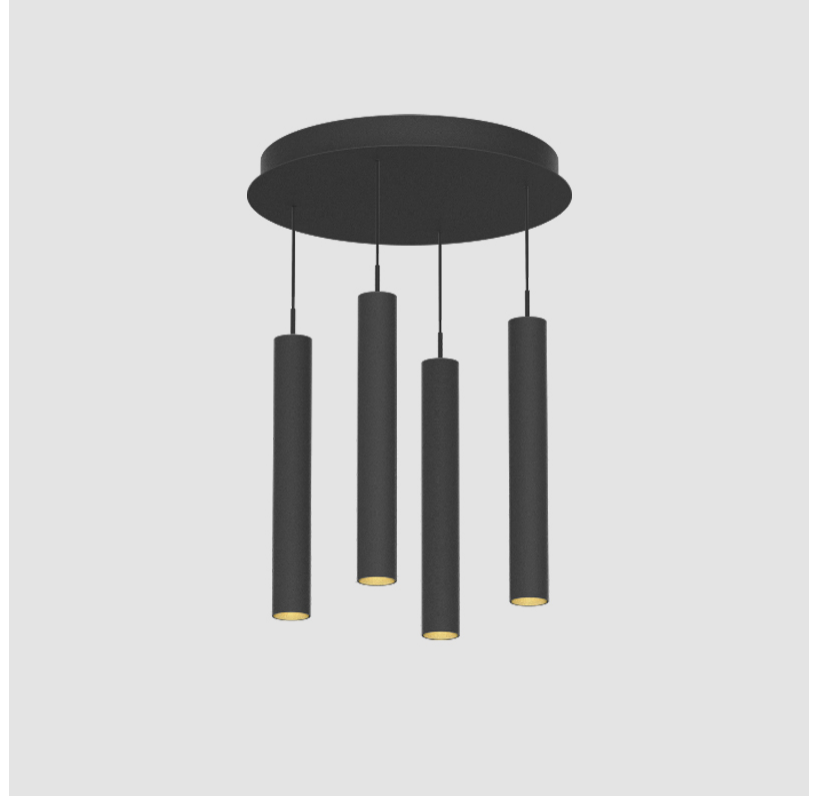

GENERAL

Series: G-Mini Round
Subseries: G-Mini Round Hangover
Brand: Prolicht
Division: Architectural
Mounting Type: Suspension
Mounting Location: Ceiling
Subcategory: Spots

PHYSICAL

Shape: Cylinder
Diameter (mm): 347
Diameter (in): 13 13/16
Height (mm): 300
Height (in): 11 13/16
Light Distribution: Direct
Fixture Finish: SSR / BKV / CWI / CRY / HAB / UFT / ITA / RUA / FTG / MYG / LOD / PUS / FRO / FUP / KIA / POP / BLS / SPG / MEY / GOH / GUM / CHC / COM / ABZ / JAG / OBR / MOS / ROR
Accent Finish: NOF / COP / MIR / SSS
Fixture Material: Extruded Aluminum / Steel
Cable Details: 2,000mm/78 3/4" / 4,000mm/157 1/2" - Cable, Black, Green, Orange, Red, White

ELECTRICAL

Lamp Type: LED (Zhaga Standard)
Input Wattage (W): 39
Total Output Wattage (W): 35.4
Dimming: Non-Dimmable
Driver Included: Yes
Driver Location: Integrated
Driver Type: Constant Current - Universal
Driver Class: Class 2
Input Voltage (V): 120 - 277

LED

Color Temperature (°K): 2700 / 3000 / 3500 / 4000
Max. Delivered Lumen (lm): 2776 / 2904 / 3012 / 3080
Nominal Lumen (lm): 3878 / 4056 / 4206 / 4301
CRI: >90 CRI
Lamp Life (hrs): 50000

OPTICAL

Beam Angle: 40 / 52

RATINGS AND CERTIFICATIONS

Certified By: Certified for North American Standards
IP rating: IP20